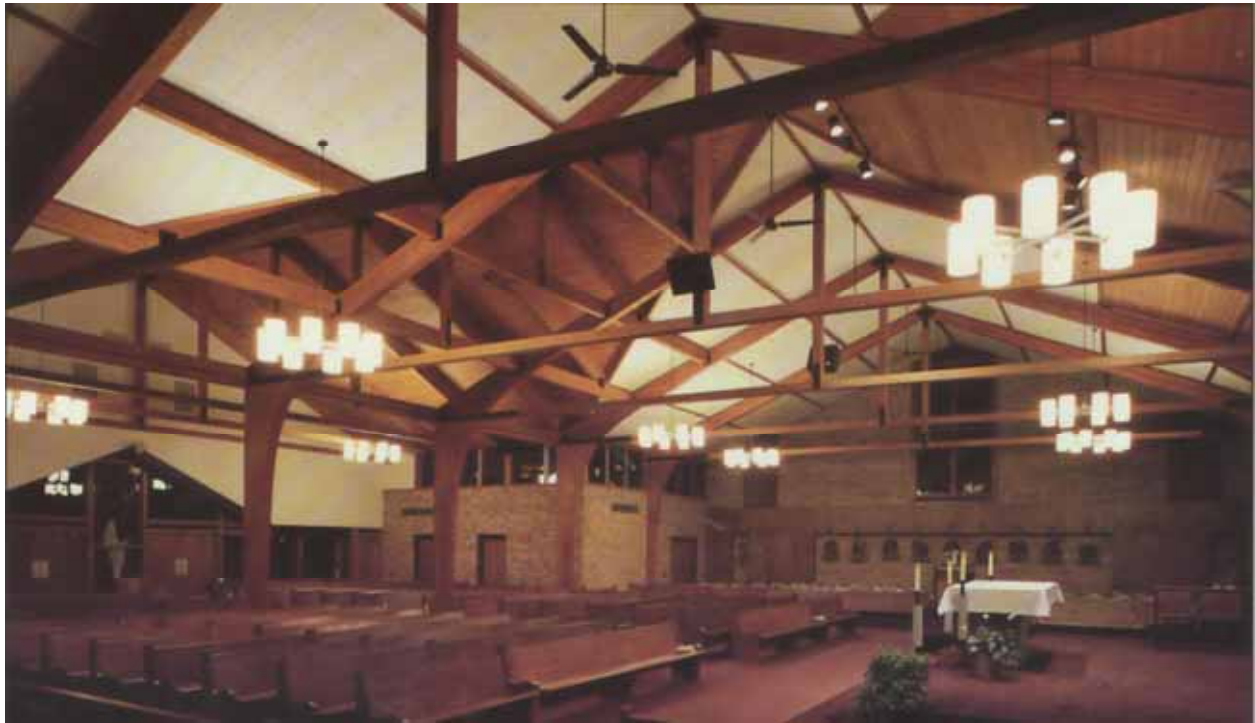

*St. Louis Catholic Church - Paynesville, MN*

*The 14,400 square foot addition to St. Louis Catholic Church in Paynesville consisted of a new sanctuary, classroom, administrative area, parish hall and kitchen as well as an extensive redesign and renovation of the existing church interior.*